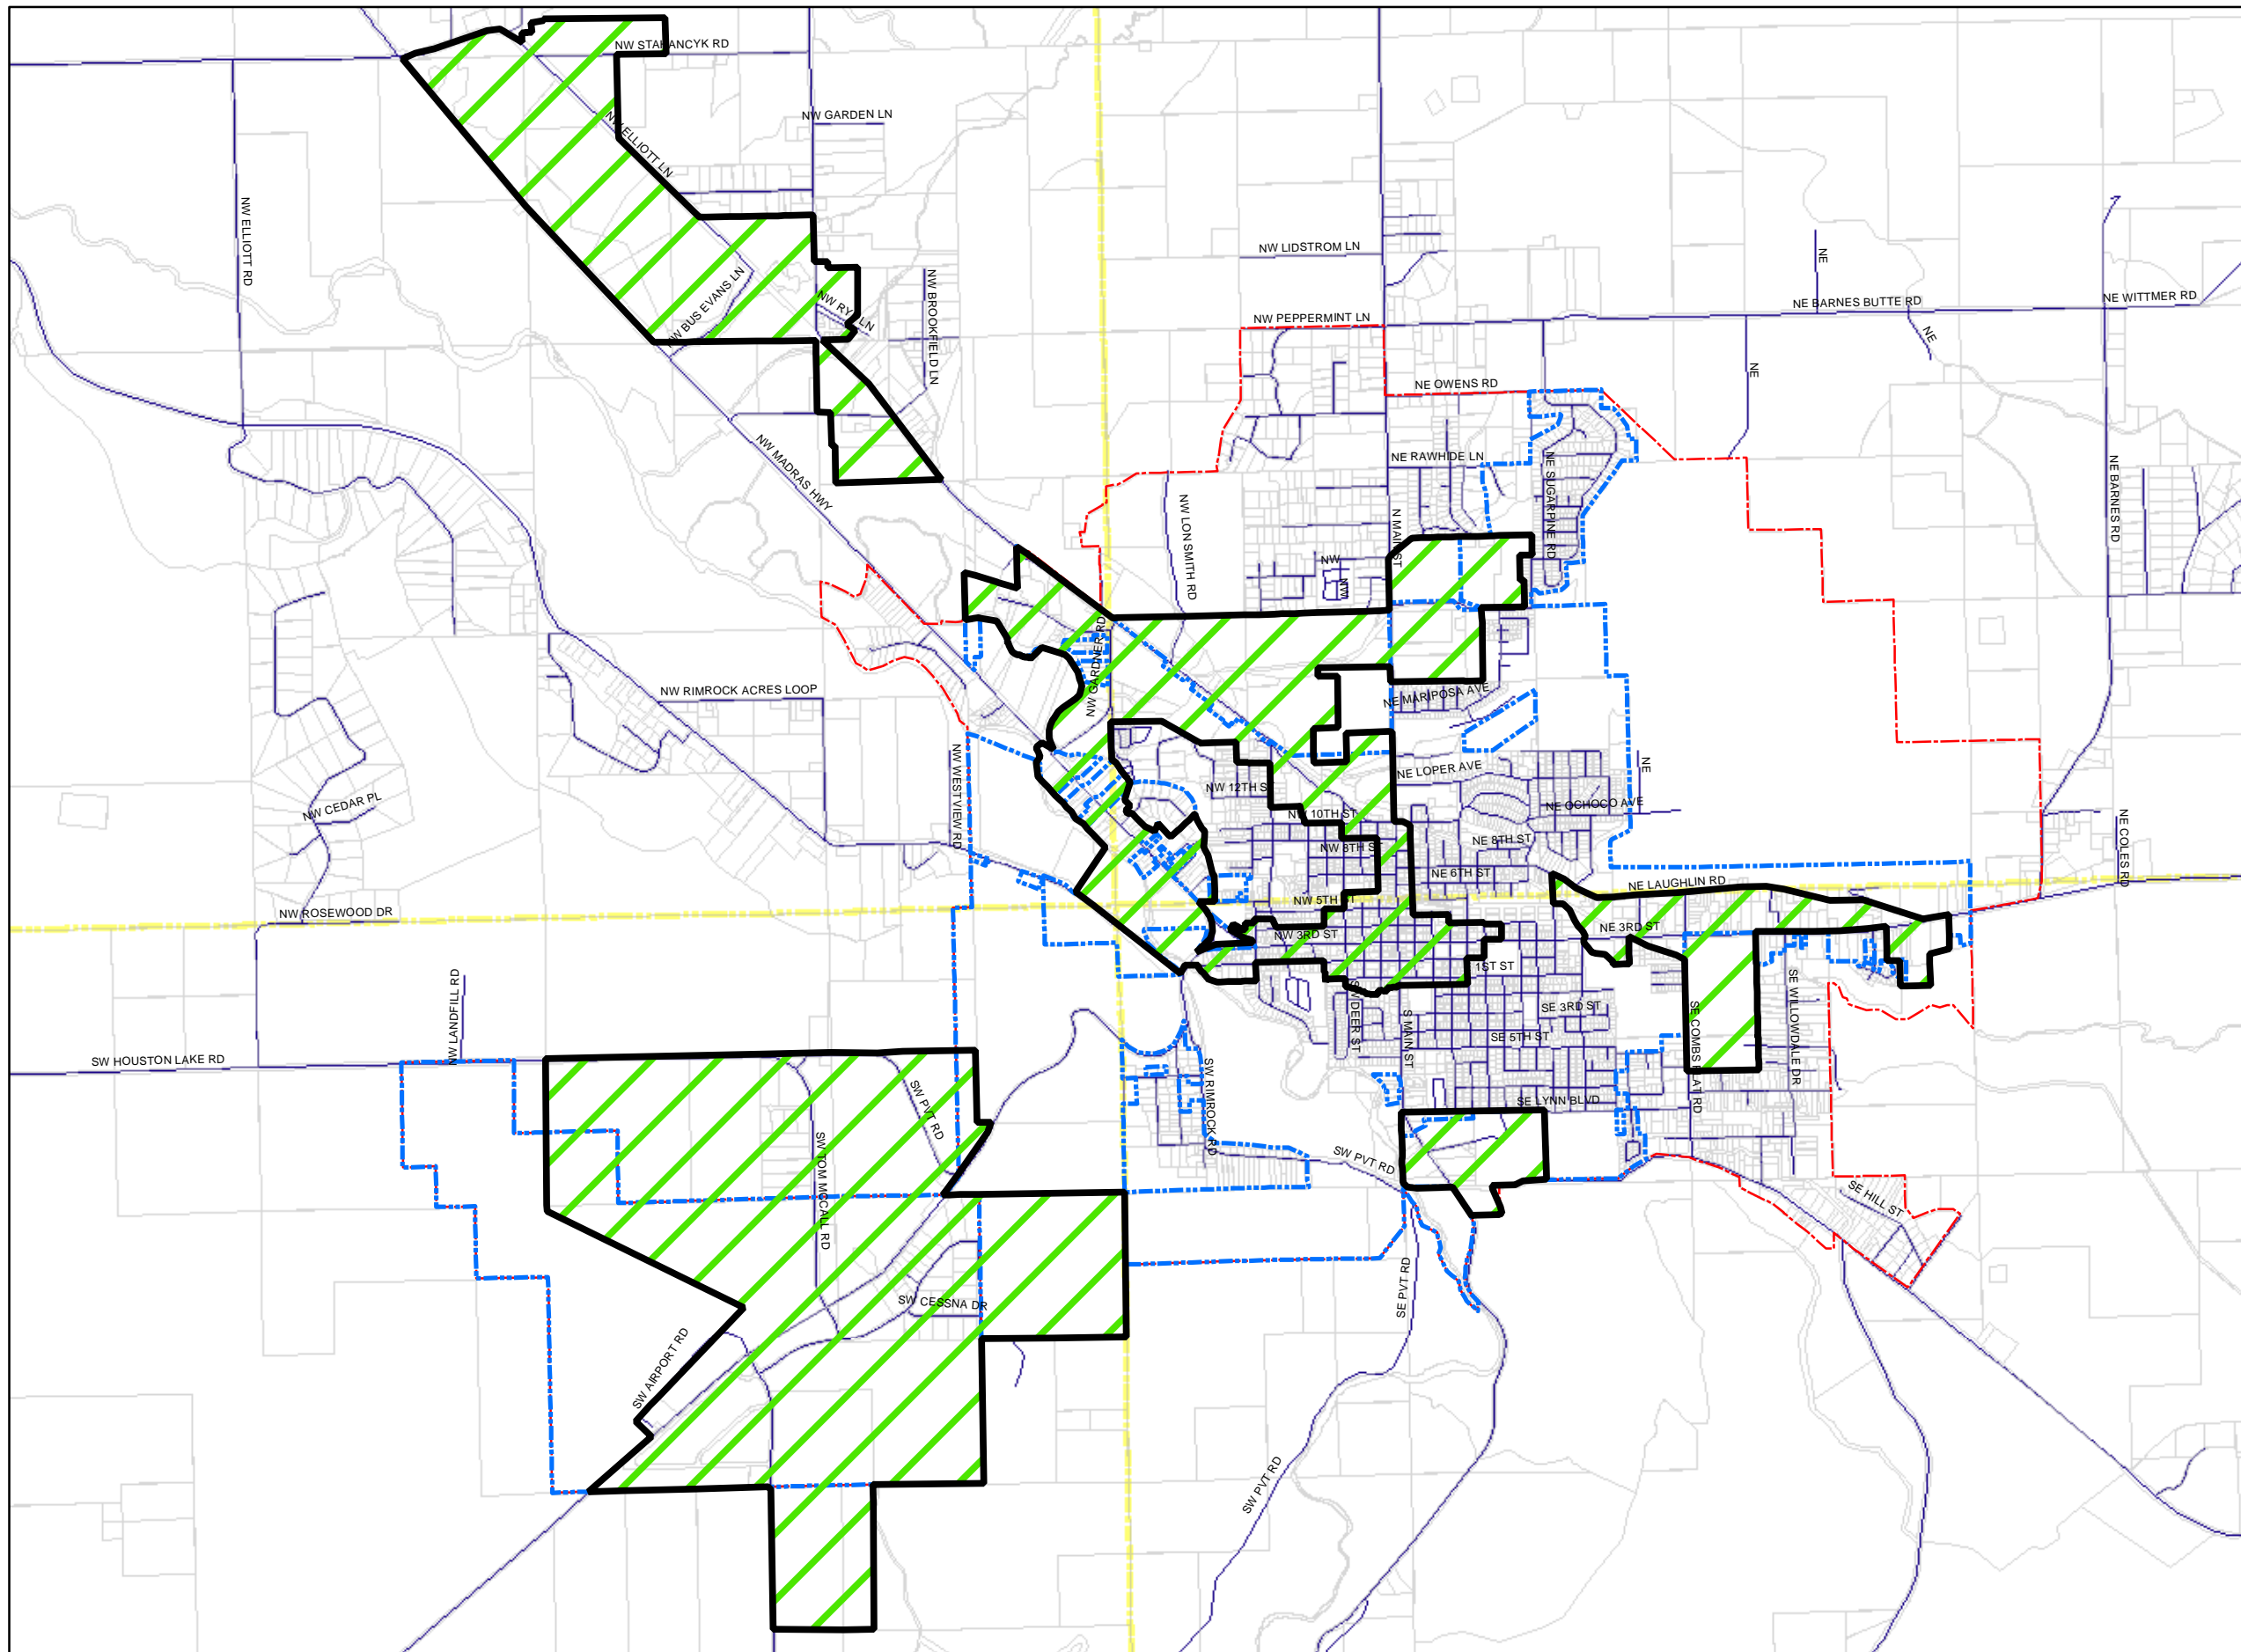

Enterprise zone
	CITY OF PRINEVILLE
	Urban Growth Boundary